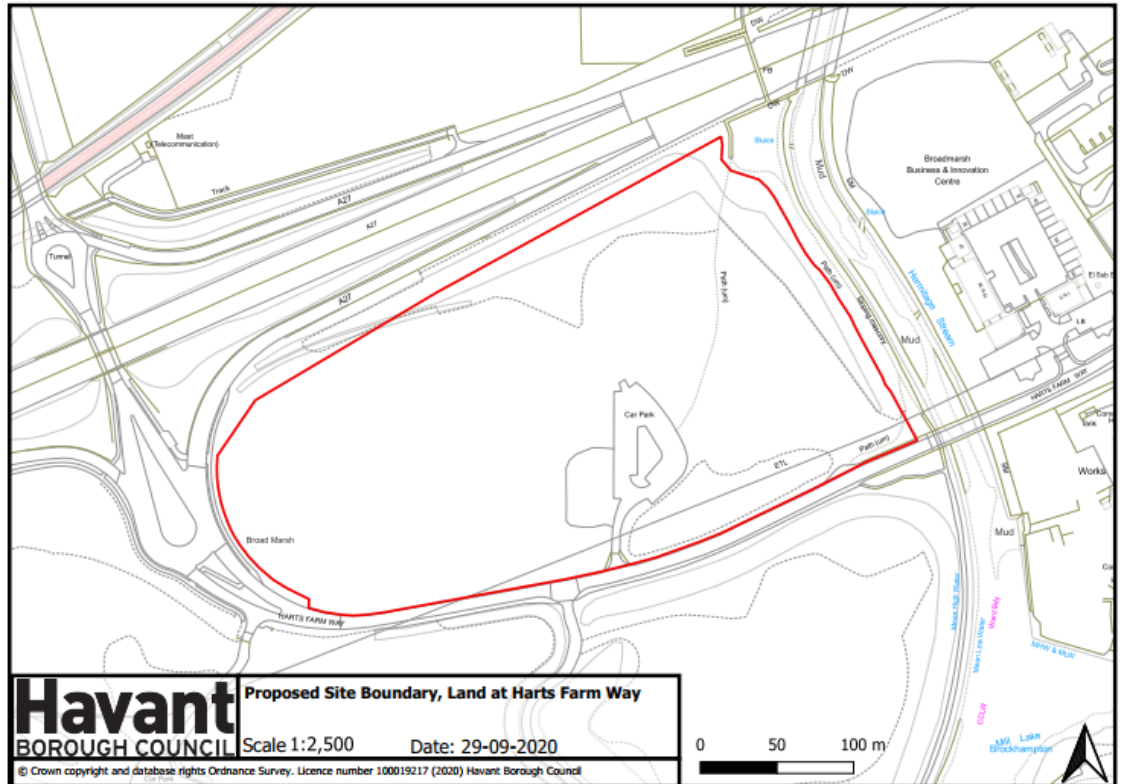

Appendix 1 – Site location and Red Line Plan

Site Details

Address – Brockhampton West
Harts Farm Way
Havant
Co-ordinates - 470114,105670

Site Plan -

Location Plan -